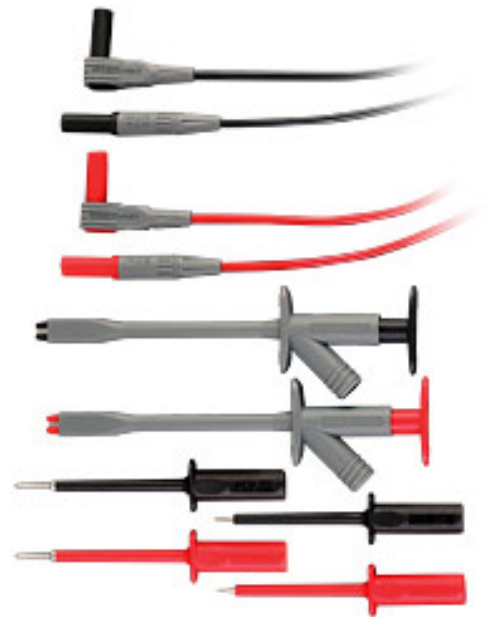

Electrical Test Lead Kit

Double insulated with CAT III-1000V safety rating

Compatible with most multimeters

Features:

- Two 40" (1m) PVC lead extensions (1000V rating) with shrouded banana plugs on both ends
- Two very sharp, extra long 0.3" (7mm) stainless steel tipped plug-on test probes
- Two stainless steel flat tip test probes (0.6"/15mm long)
- Two plunger activated retractable jaw clips with a wide 0.75" (19mm) jaw opening
- Optional accessory — Extra large alligator clips (TL806)

Wide 0.75" (19mm) jaw opening

Ordering Information:

TL810-KITElectrical Test Lead Kit
TL806Extra Large Alligator Clips

สนใจติดต่อ บริษัท เอเมท จำกัด โกสุมร่วมใจ 31 ซอย 37 แยก 2 คอนเมือง กทม 10210

โทร.02-5038900 , 02-5038929 , แฟกซ์ : 02-9810181 , Email : sales@amet.net , Web: www.amet.net